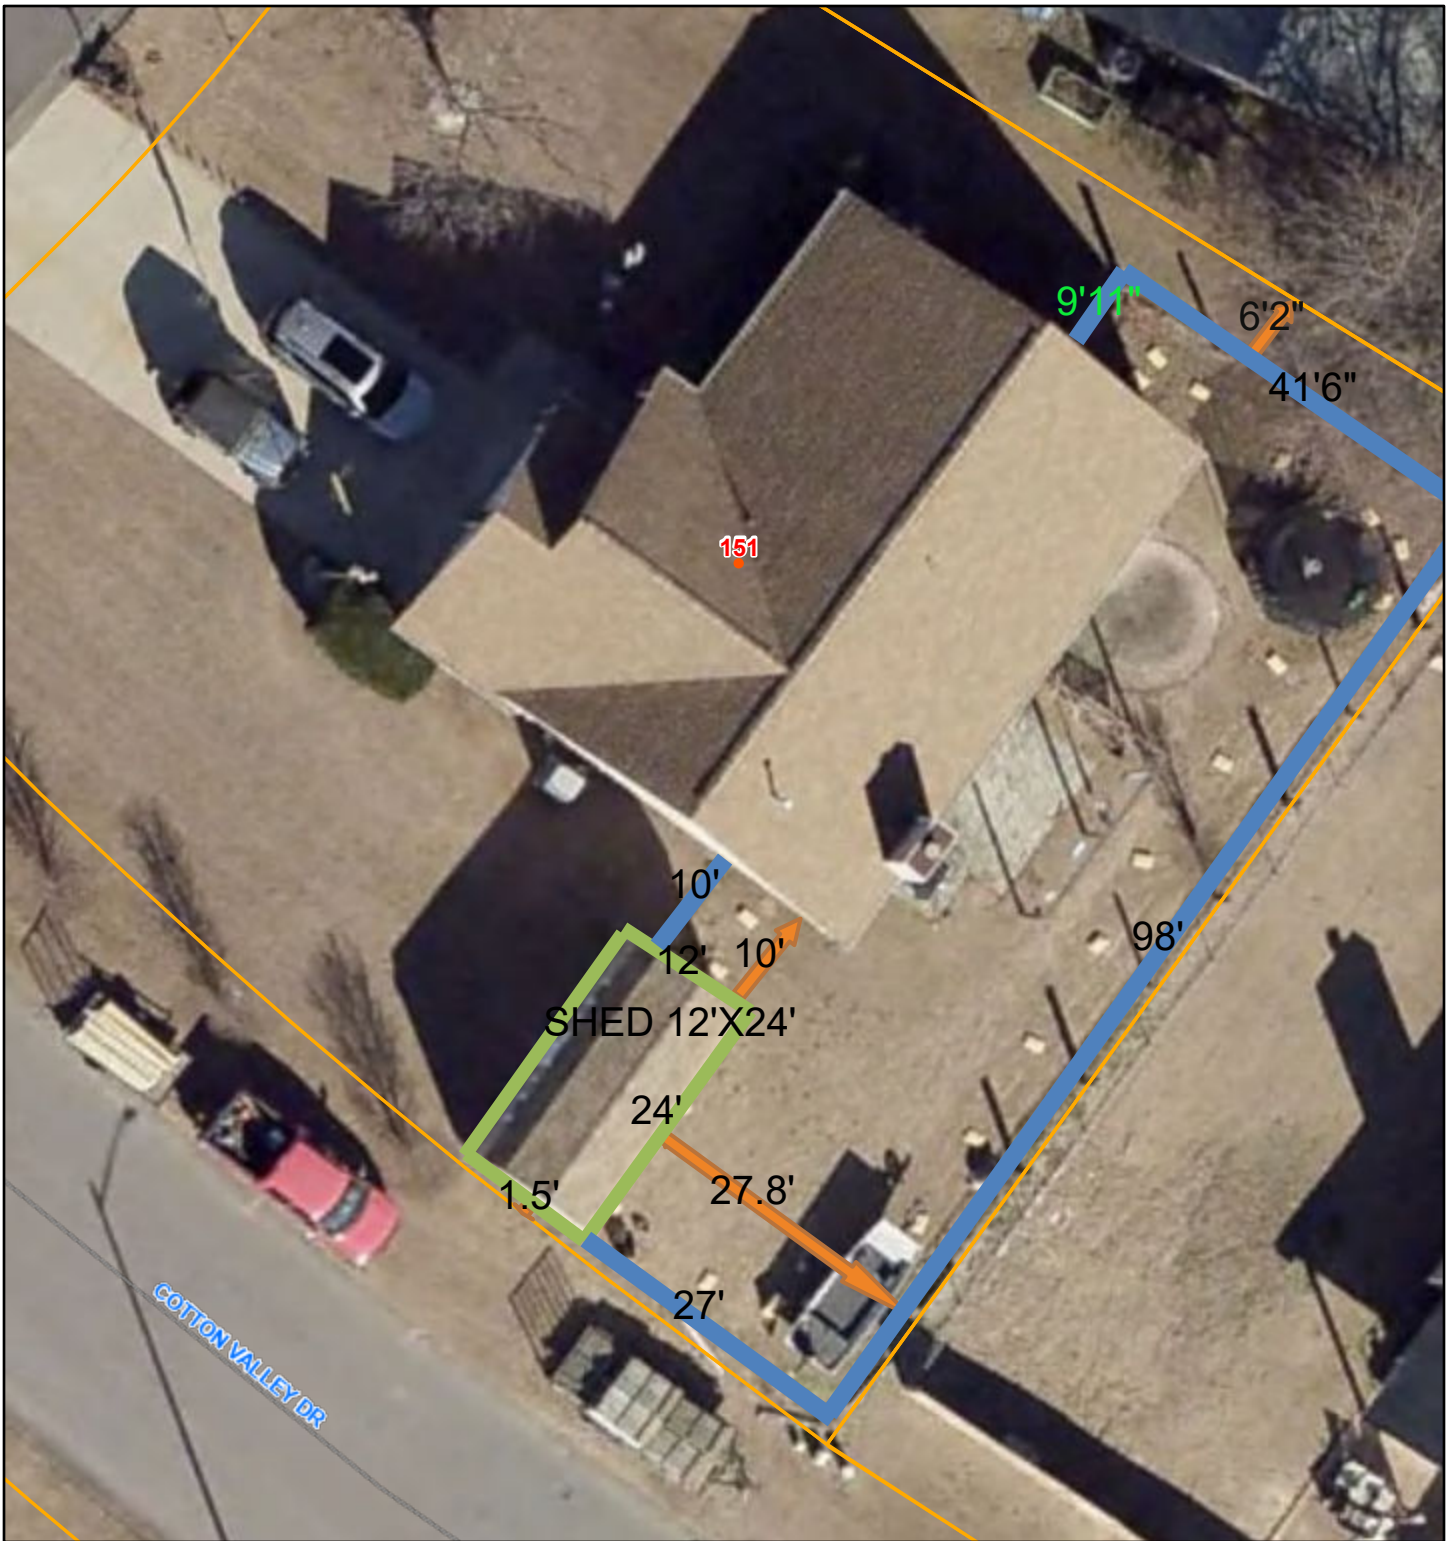

ArcGIS Web Map

5/11/2026, 8:39:04 PM

- Tax Parcels 19715E465696N.sid
- Parcel Lines Red: Band_1
- Parcel Line Green: Band_2
- Address Blue: Band_3
- Streets

CCGIS, CCGIS \ ESRI Charlotte