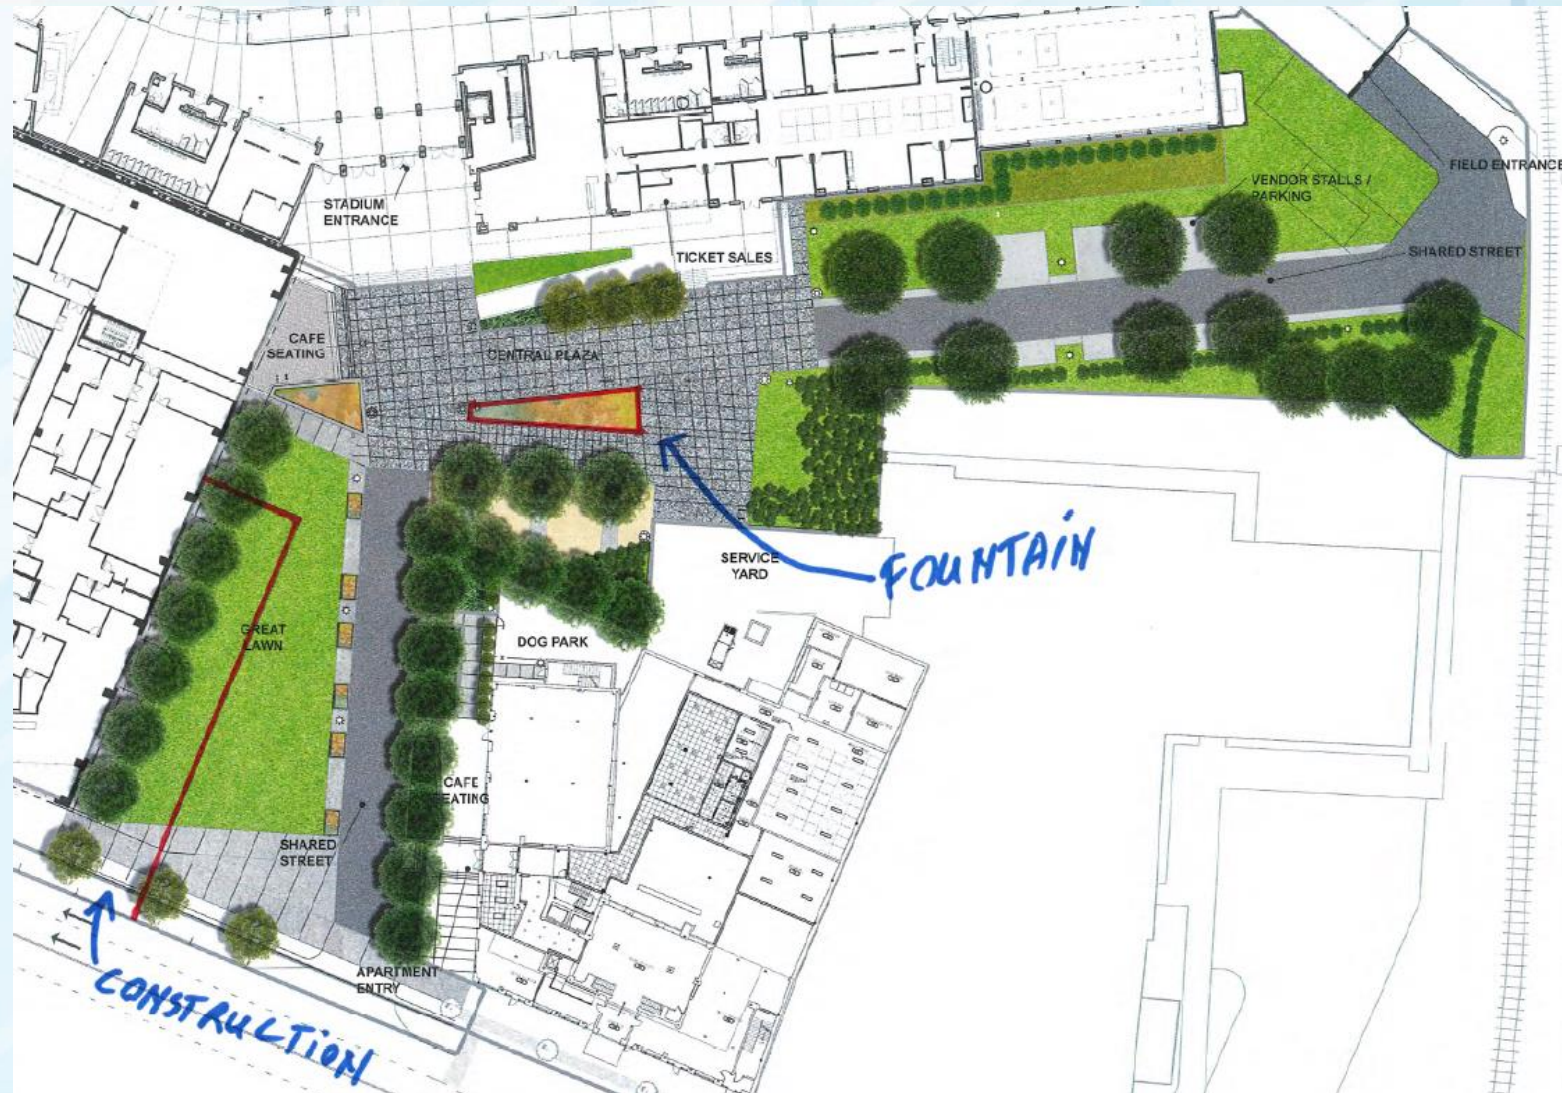

Hurley Plaza

Monument Planning

City of
Fayetteville
North Carolina

Hurley Plaza

Hurley Plaza

- Construction impact will continue for 18 months or more
- Impacted area likely larger than shown

Hurley Plaza

Monument Type

- Plaque standard – can be placed on different monuments, pedestals, or walls
- Current Dawkins obelisk

Hurley Plaza

- Illustration of Dawkins like obelisk centered on Hay St. edge of plaza

Hurley Plaza

- Illustration of Dawkins like obelisk on corner of lawn near Hay St. edge of plaza

Hurley Plaza

- Construction impact will continue for 18 months or more
- Impacted area likely larger than shown

fayTV

City of Fayetteville North Carolina

FayettevilleNC.gov