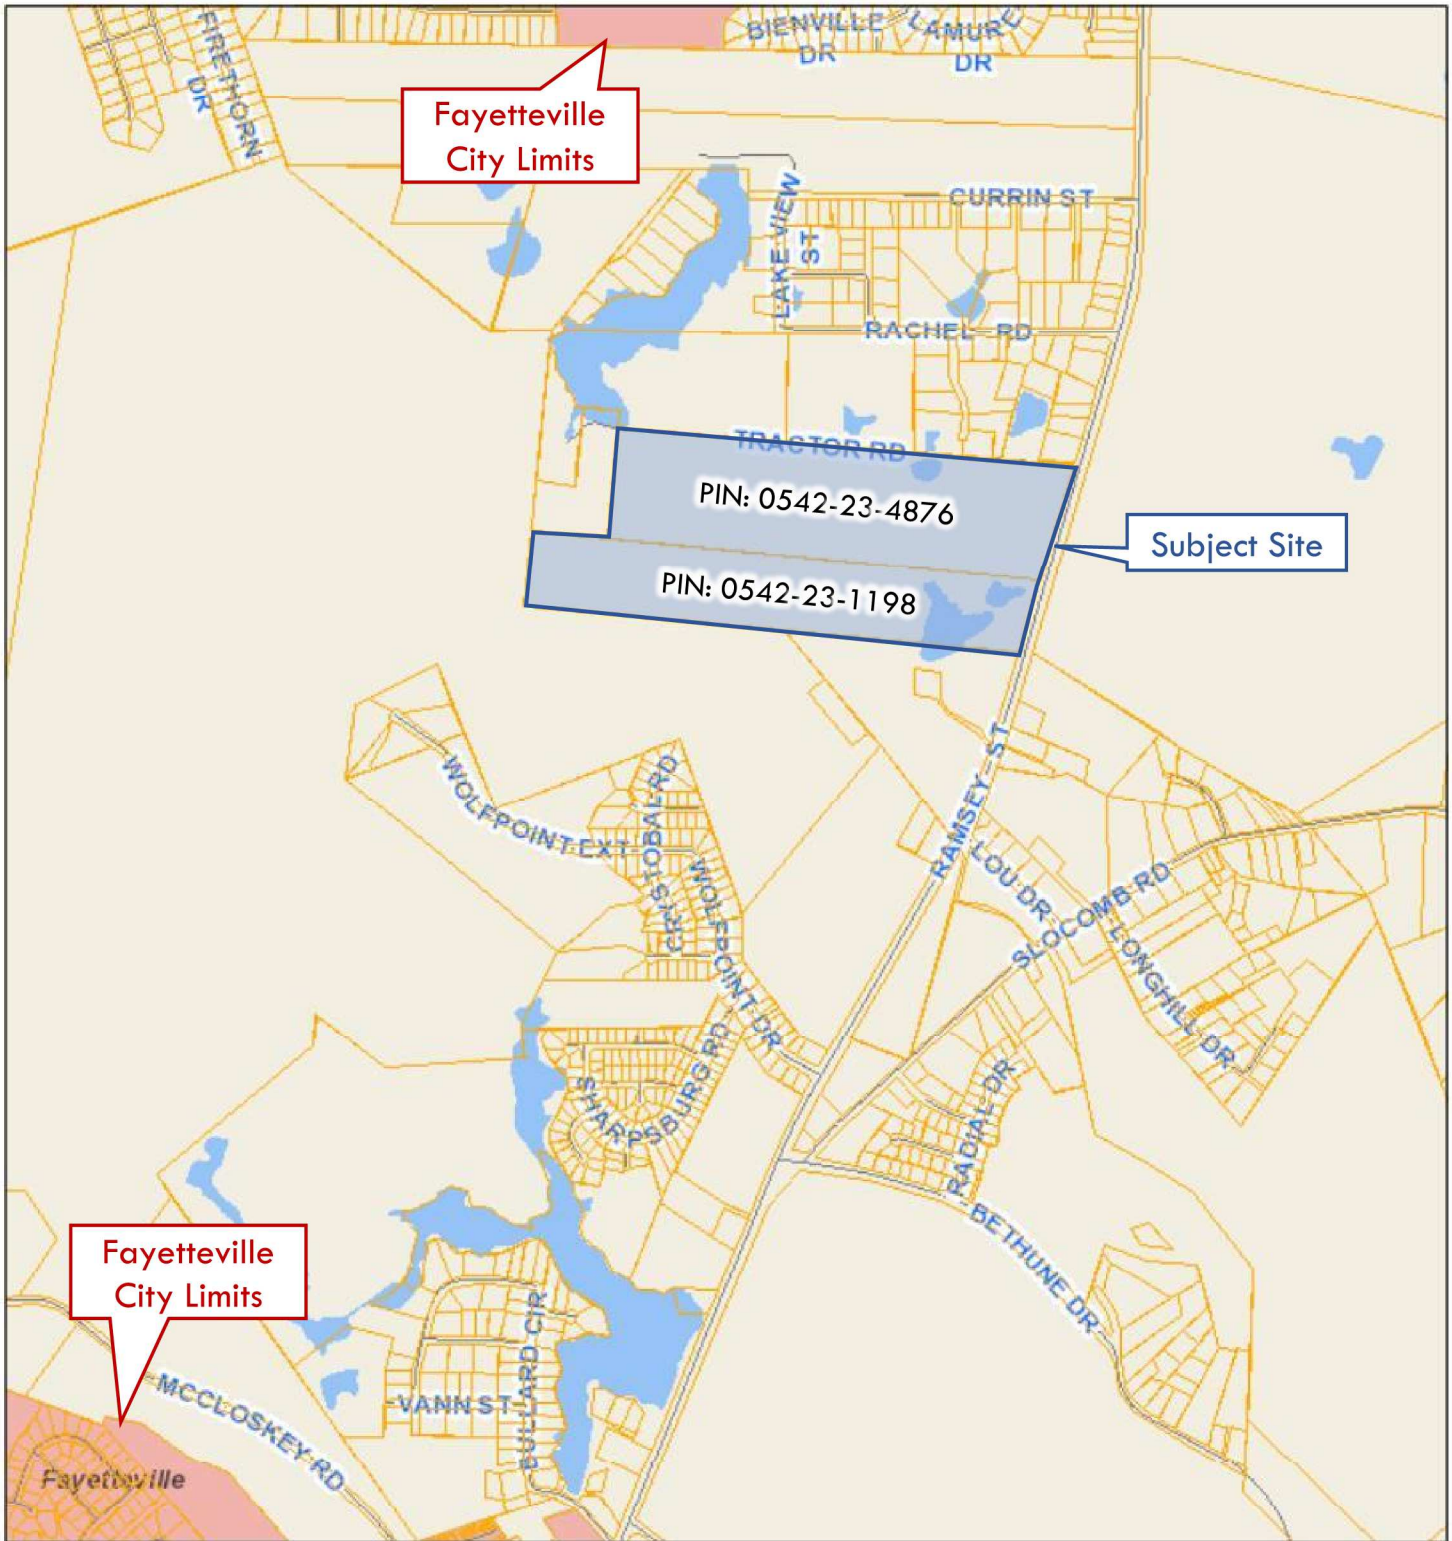

ArcGIS Web Map

9/17/2021, 11:14:27 AM

1:21,598

- | | | |
|-----------------------------|-------------|---------|
| Parcels | Hope Mills | Linden |
| Streets | Spring Lake | Stedman |
| HydroPolygons | Eastover | Wade |
| HydroPolygons | Falcon | |
| Municipal Boundaries | Godwin | |
| Fayetteville | | |